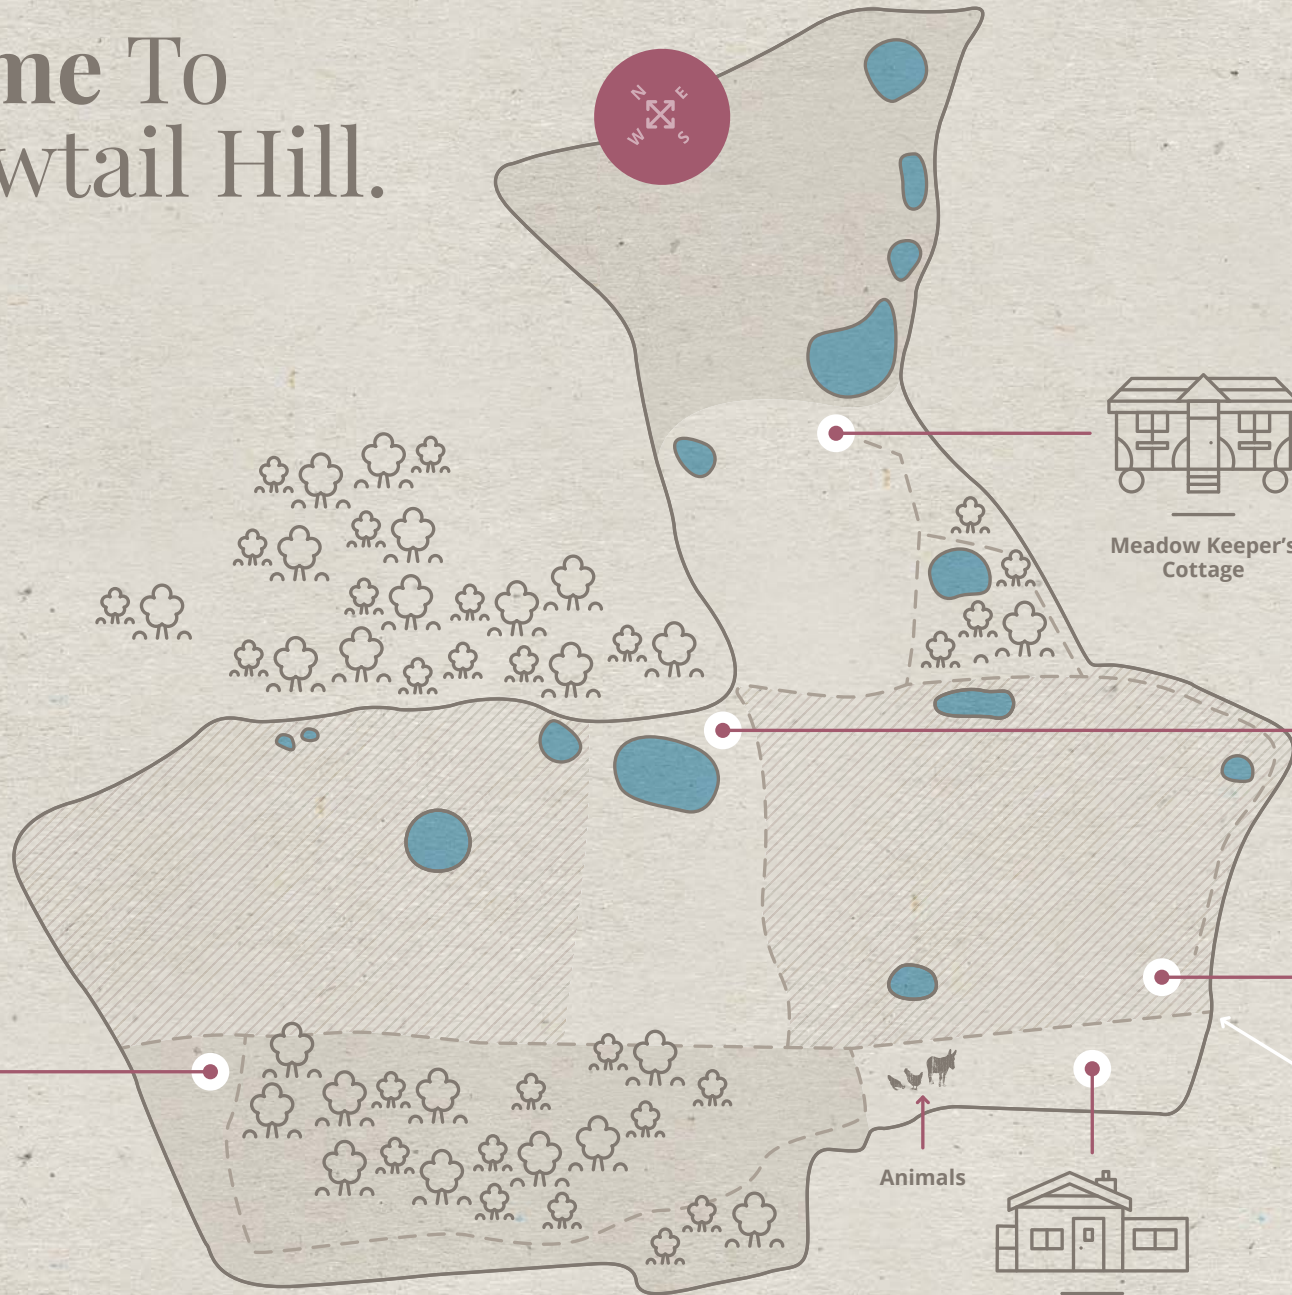

Welcome To Swallowtail Hill.

Swallowtail Hill Farm
Hobbs Lane
Beckley
East Sussex
TN31 6TT
01797 260 890
info@swallowtailhill.com
swallowtailhill.com

Key

- Building
- Farm boundary
- Field boundary
- Pathway
- Pond
- Woodland